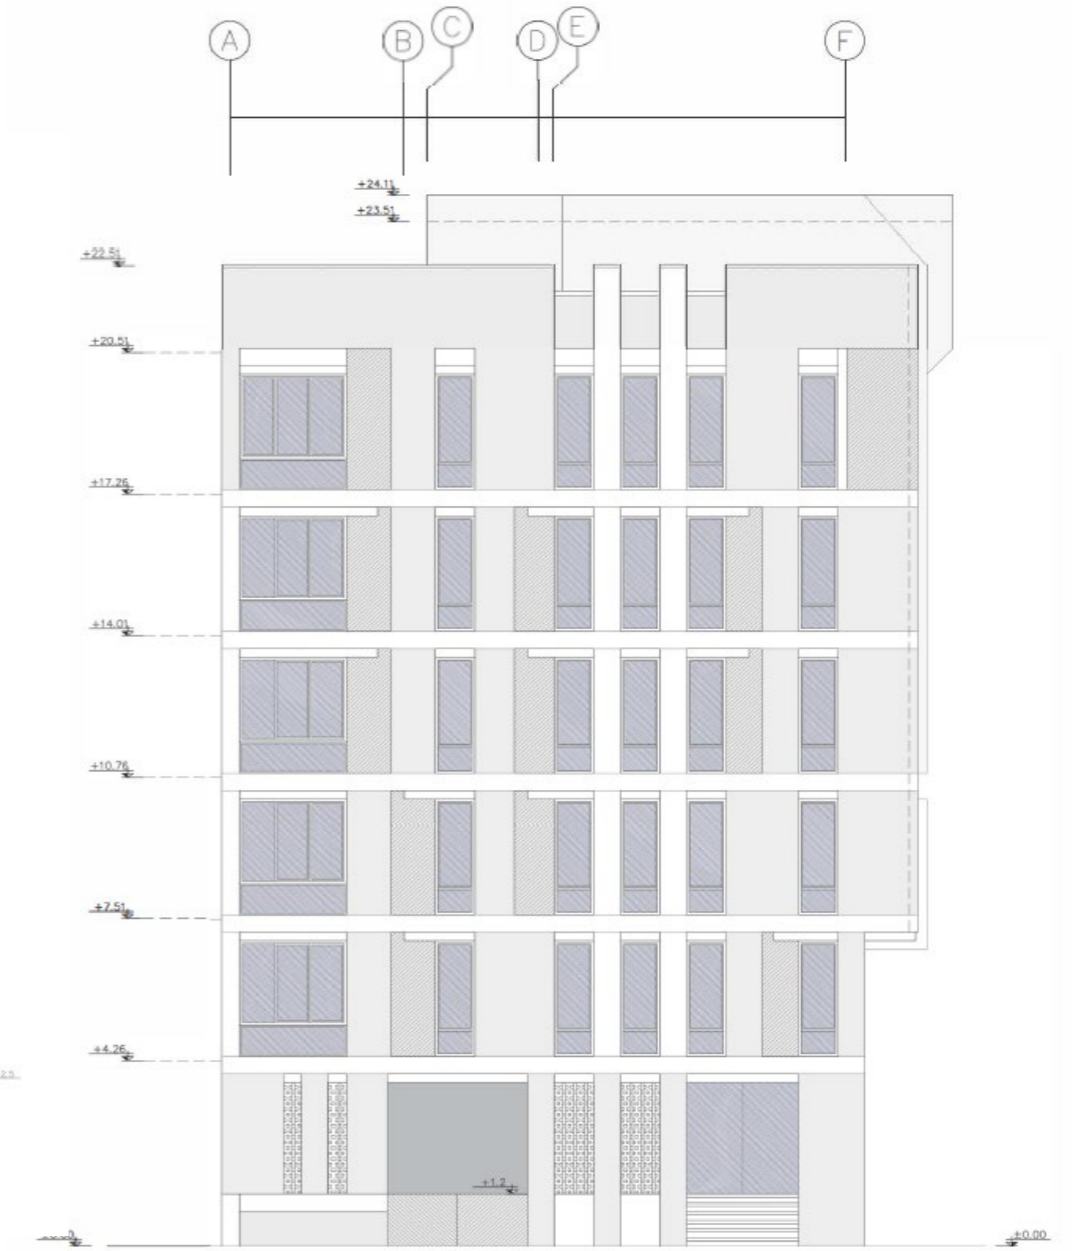

آلبوم نمای ساختمان مسکونی
موقعیت : سعادت آباد پاکنژاد

FAAM STUDIO

فام استودیو

RENDERING #1

RENDERING #2

RENDERING #3

RENDERING #4

RENDERING #5

RENDERING #6

PHOTO #1

PHOTO #2

PHOTO #3

PHOTO #4

ALTERNATIVE N.02

In this alternative we faced with the building's cover that created from stone, cement, metal and glass.

modern form compound with the classic face. ritms are developed by blank white face and black flashins make harmonical design in building's face. building placed on steps road and architect have to changed the ritems in each position.